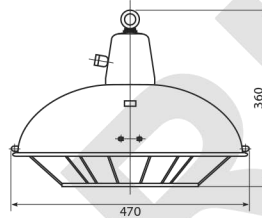

## LAMPU RANJANG

CKS2  
Bedside lamp

Voltage:	24V / 110V/ 220V
Power:	15 - 25W
Lamp Holder:	E27
Weight:	1.2 kg
Material:	Steel

## LAMPU CARGO

CGD2  
Single-bulb cargo tank light

Voltage:	110V/ 220V
Power:	300W/ 500W
Lamp Holder:	B22d
Weight:	4 kg
Material:	Steel

CGD3 - 2  
Five-bulb cargo tank light

Voltage:	110V/ 220V
Power:	60W x 5
Lamp Holder:	B22d
Weight:	4 kg
Material:	Steel

## LAMPU PETA

CHT4  
Chart Lamp

Voltage:	220V
Power:	≤100W
Lamp Holder:	E27
Weight:	2.0 kg
Material:	Steel