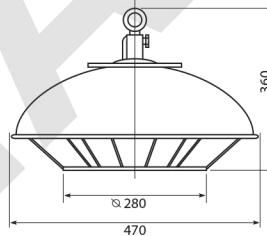

## LAMPU RANJANG

CKS2  
Bedside lamp

Voltage:	24V / 110V/ 220V
Power:	15 - 25W
Lamp Holder:	E27
Weight:	1.2 kg
Material:	Steel

## LAMPU CARGO

CGD2  
Single-bulb cargo tank light

Voltage:	110V/ 220V
Power:	300W/ 500W
Lamp Holder:	B22d
Weight:	4 kg
Material:	Steel

CGD3 - 2  
Five-bulb cargo tank light

Voltage:	110V/ 220V
Power:	60W x 5
Lamp Holder:	B22d
Weight:	4 kg
Material:	Steel

## LAMPU PETA

CHT4  
Chart Lamp

Voltage:	220V
Power:	≤100W
Lamp Holder:	E27
Weight:	2.0 kg
Material:	Steel