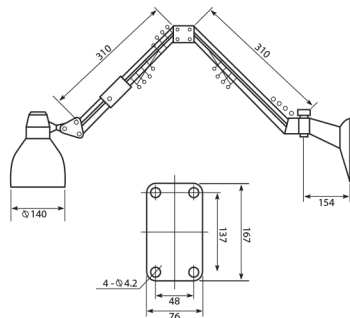

## LAMPU PETA

CHT4  
Chart Lamp

Voltage:	220V
Power:	≤100W
Lamp Holder:	E27
Weight:	2.0 kg
Material:	Steel