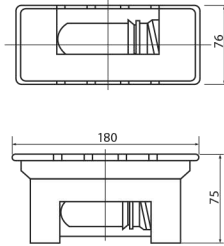

LAMPU RANJANG

CKS2
Bedside lamp

Voltage:	24V / 110V/ 220V
Power:	15 - 25W
Lamp Holder:	E27
Weight:	1.2 kg
Material:	Steel